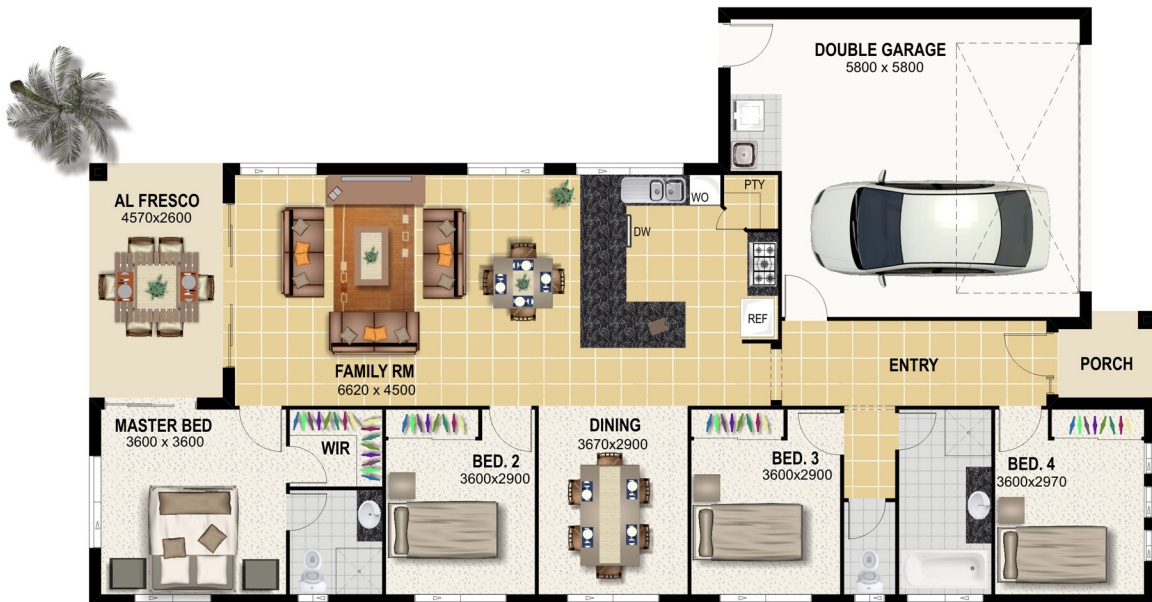

MEMBER

ABN 80 092 363 687  
ACN 09 236 6387

Design : Bianca

Total Area : 194.5 Sq, 4 bedrooms , 2 bathrooms , 2 garages

Steel Structure Specialists Since 1989

For all enquiries call 55 744 796

[www.steelhomes.com.au](http://www.steelhomes.com.au)